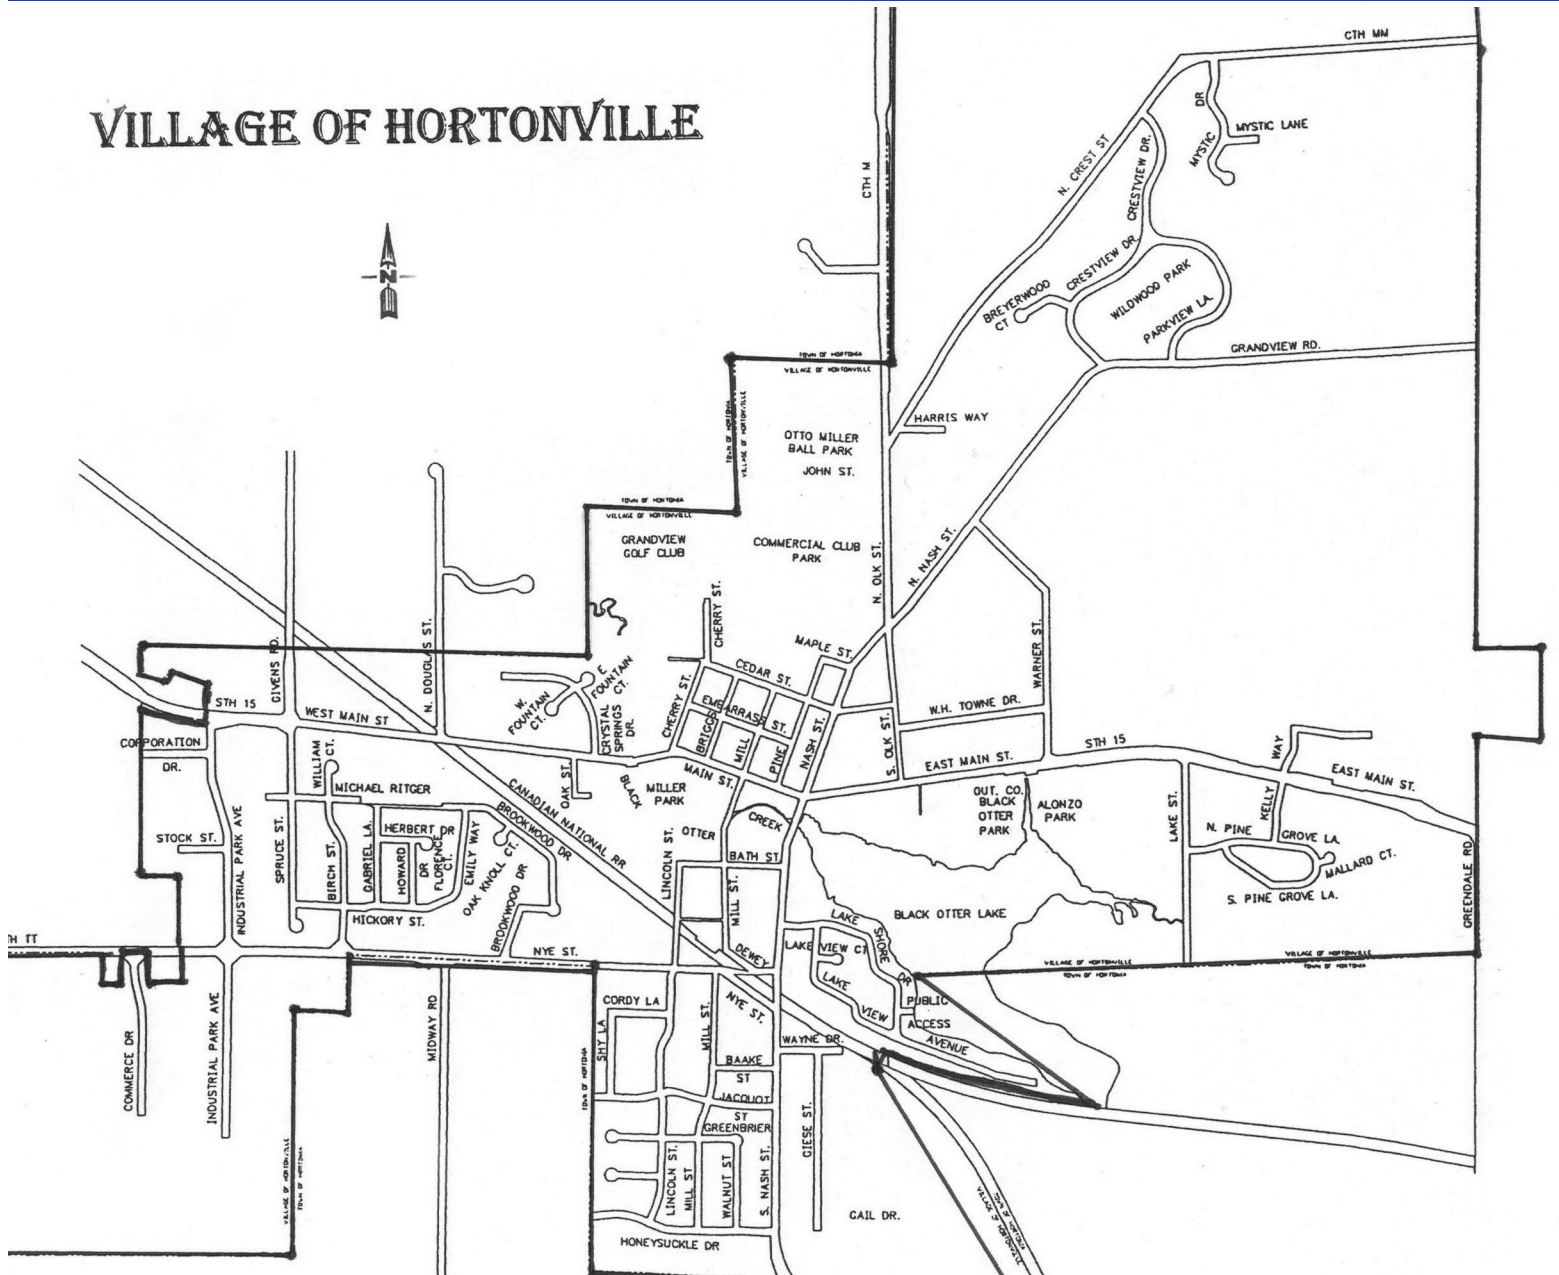

NASH ST - 830 S. Fri 8a-5p & Sat 8a-7 Multi-Family, Boys, Womens, Mens, Home decor, dishes, air hockey table, 75 gallon fish tank, and so much more!

OLK ST - 316 N. Rummage/Moving Sale. Fri & Sat, May 11 & 12. Home decor, baby clothes NB-2. Adult clothes, sporting goods, tools, hunting & fishing, Bow Mount trolling motor, Port-a-crib. 3 Family Sale.

Village Wide Rummage Sale 7001

PINE GROVE LN - 433 S. Huge Moving Sale. Name brand clothing & home decor, Christmas & much more. Thurs, Fri, Sat & Sun 8a-6p.

R&D Rd - W9035. Multi-Family. CRAFTS, Furniture, kids clothing, baby stuff, electronics, toys, wire spoils. Fri 8a-5p, Sat 8a-2p.

SCHOOL RD - W9315. Multi-Family, household items, toys, clothing: children, adult, plus sizes, sporting goods, more! Fri and Sat 8a-4p.

Village Wide Rummage Sale 7001

STATE HWY 15 - N2787. Most items .50 PRICED TO SELL! May 10-12 8:30a-5:30p. Women's clothes L-XL, Kids NB-4T, household items, toys, canoe, mikes, motorcycle, something for everyone! Pull In!

WESLEY CT - N1187. Thurs-Sat, 8a-5p. **HUGE Multi-Family.** Household items, kitchen, cookware, home decor, some furniture, tools, garage items & more! Honey & Maple Syrup available.

WINTER CT - N1671. May 11 & 12, 8a-4p. Corner M & Spring. Trek double bike stroller, boys 24m-4T, pack & play, children's desks, bikes. Little Tikes toys and so much MORE!

VILLAGE OF HORTONVILLE

KNIGHTS OF COLUMBUS
HORTONVILLE

BRAT FRY

Friday & Saturday
May 11 & 12
9 am to 5 pm

Gilbert's Sentry
323 E. Main St.
Hortonville

05373237